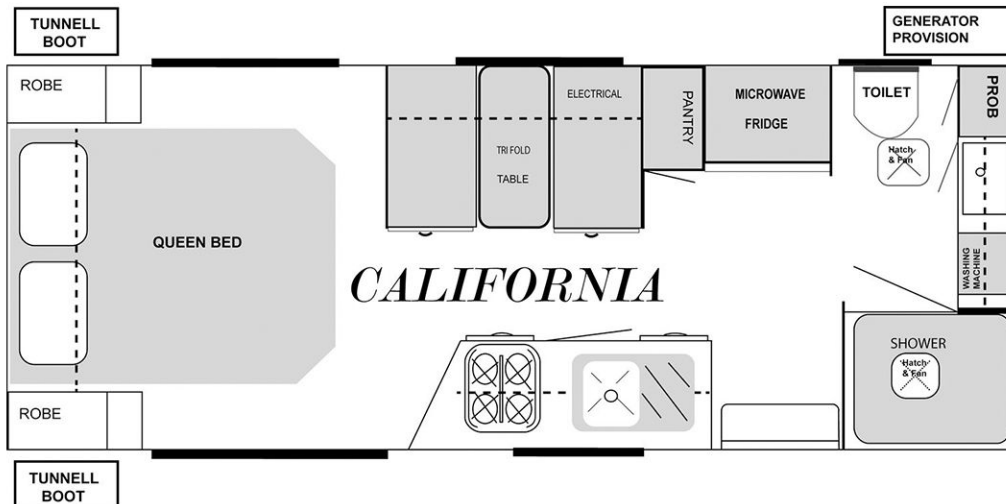

# 20'6 MALIBU CALIFORNIA

✓ Ball: 180 kgs

✓ ATM: 2900 kgs

✓ Tare: 2120 kgs

✓ Axle: Tandem

✓ Suspension: Leaf Spring

✓ Sleeps: 2

- Full kitchen with 190ltr fridge and slide out pantry
- Full ensuite with washing machine
- Queen lift up island bed
- High spec electrical including fan and 24' TV
- Tool box and jerry can
- Dual solar panels & dual batteries.

## CHASSIS

G&S brand chassis  
 6" Heavy Duty A-Frame  
 3" Chassis Raiser  
 DO35 Safety Hitch  
 Jockey Wheel  
 Heavy Duty Bumper Bar  
 Bolt on Spare Wheel Fitted to Rear Bumper  
 A-Frame Mesh  
 Pull Out Step  
 205/70R15 Alloy Wheels  
 Electric Brakes to all Wheels  
 A-Frame Tap & Gas Regulator Protection  
 Drop Down Stabilizer Legs  
 Breaksafe Break Away Safety System  
 Galvanised Wheel Arches  
 Gal Protection to Water Tanks