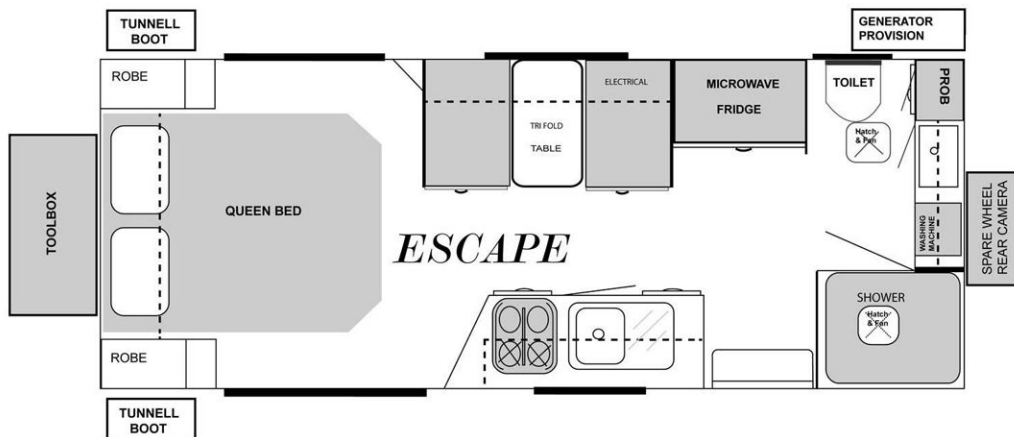

18'6 MALIBU ESCAPE

✓ Ball: 180 kgs

✓ ATM: 2700 kgs

✓ Tare: 2180 kgs

✓ Axle: Single

✓ Suspension: Torflex Semi Off Road

✓ Sleeps: 2

- Full kitchen with 190ltr fridge and slide out pantry
- Full ensuite with washing machine
- Queen lift up island bed
- High spec electrical including fan and 24' TV
- Dual solar and dual batteries

CHASSIS

G&S brand chassis
 6" Heavy Duty A-Frame
 Independent Dexter Torflex
 3" Chassis Raiser
 50mm Coupling
 Jockey Wheel
 Heavy Duty Bumper Bar
 Bolt on Spare Wheel Fitted to Rear Bumper
 Single Axle
 Pull Out Step
 16" Off Road Mag Wheels
 Large Tool Box With Slide Out
 A-Frame Tap & Gas Regulator Protection
 Drop Down Stabilizer Legs
 Breaksafe Break Away Safety System
 Galvanised Wheel Arches
 Gal Protection to Water Tanks